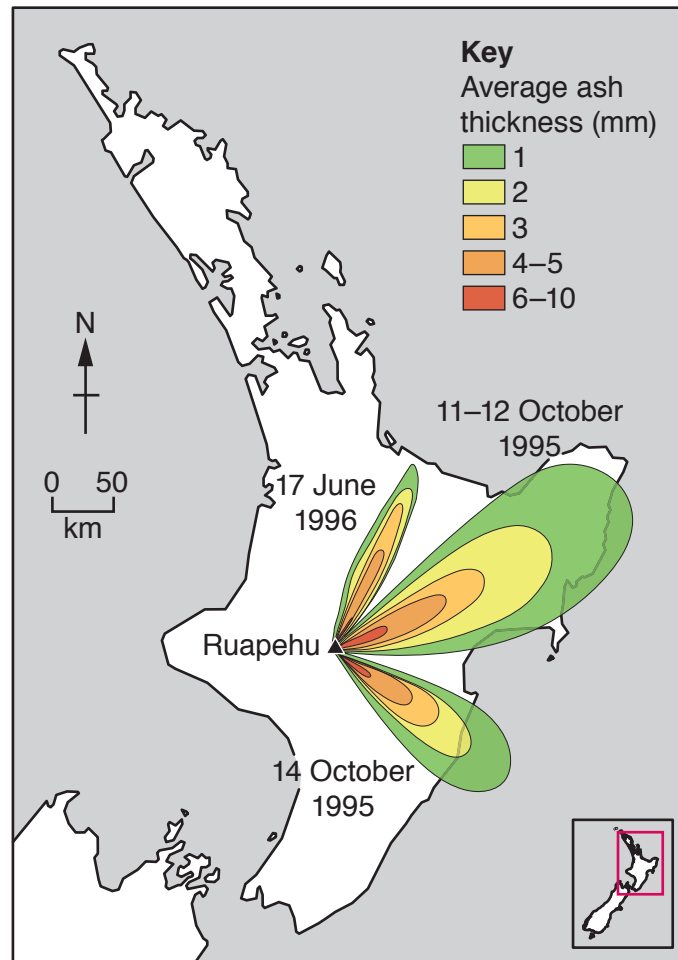

Fig. 1.1 for Question 1

Seasonally humid tropical (savanna) vegetation in Africa

Fig. 4.1 for Question 4

Summer and winter beach profiles at a location in the USA

Fig. 7.1 for Question 7

Ash fallout from Mount Ruapehu, a volcano in New Zealand, 1995–6

Fig. 10.1 for Question 10

Climate graph for Naghbi, Saudi Arabia

The boundaries and names shown, the designations used and the presentation of material on the maps contained in this question paper/insert do not imply official endorsement or acceptance by Cambridge Assessment International Education concerning the legal status of any country, territory, or area or any of its authorities, or of the delimitation of its frontiers or boundaries.