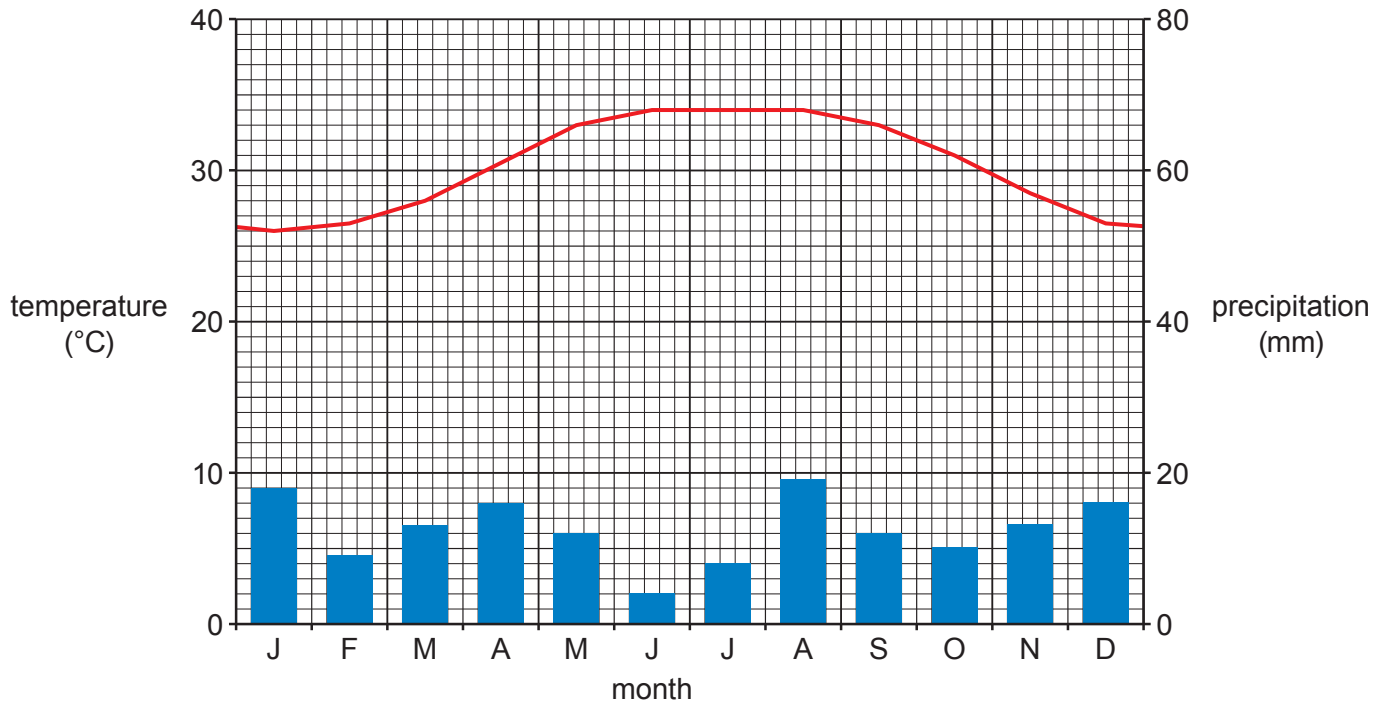

Climate graph for Naghbi, Saudi Arabia

The boundaries and names shown, the designations used and the presentation of material on the maps contained in this question paper/insert do not imply official endorsement or acceptance by Cambridge Assessment International Education concerning the legal status of any country, territory, or area or any of its authorities, or of the delimitation of its frontiers or boundaries.

Permission to reproduce items where third-party owned material protected by copyright is included has been sought and cleared where possible. Every reasonable effort has been made by the publisher (UCLES) to trace copyright holders, but if any items requiring clearance have unwittingly been included, the publisher will be pleased to make amends at the earliest possible opportunity.

To avoid the issue of disclosure of answer-related information to candidates, all copyright acknowledgements are reproduced online in the Cambridge Assessment International Education Copyright Acknowledgements Booklet. This is produced for each series of examinations and is freely available to download at www.cambridgeinternational.org after the live examination series.

Cambridge Assessment International Education is part of the Cambridge Assessment Group. Cambridge Assessment is the brand name of the University of Cambridge Local Examinations Syndicate (UCLES), which itself is a department of the University of Cambridge.