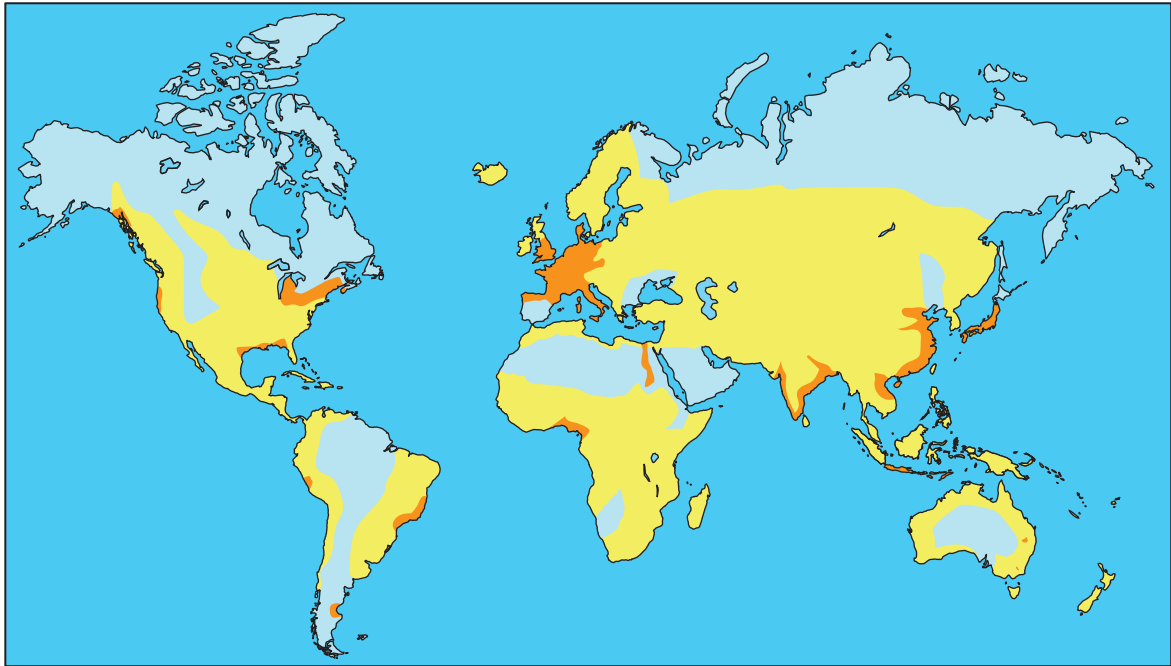

Cambridge International Examinations
Cambridge International General Certificate of Secondary Education (9–1)

GEOGRAPHY

0976/12

Paper 1

May/June 2018

INSERT

1 hour 45 minutes

READ THESE INSTRUCTIONS FIRST

Fig. 1.1 for Question 1

Global population density

Key

-  densely populated
-  moderately populated
-  sparsely populated

Fig. 1.2 for Question 1

Fig. 1.3 for Question 1

Fig. 4.2 for Question 4

Fig. 6.1 for Question 6