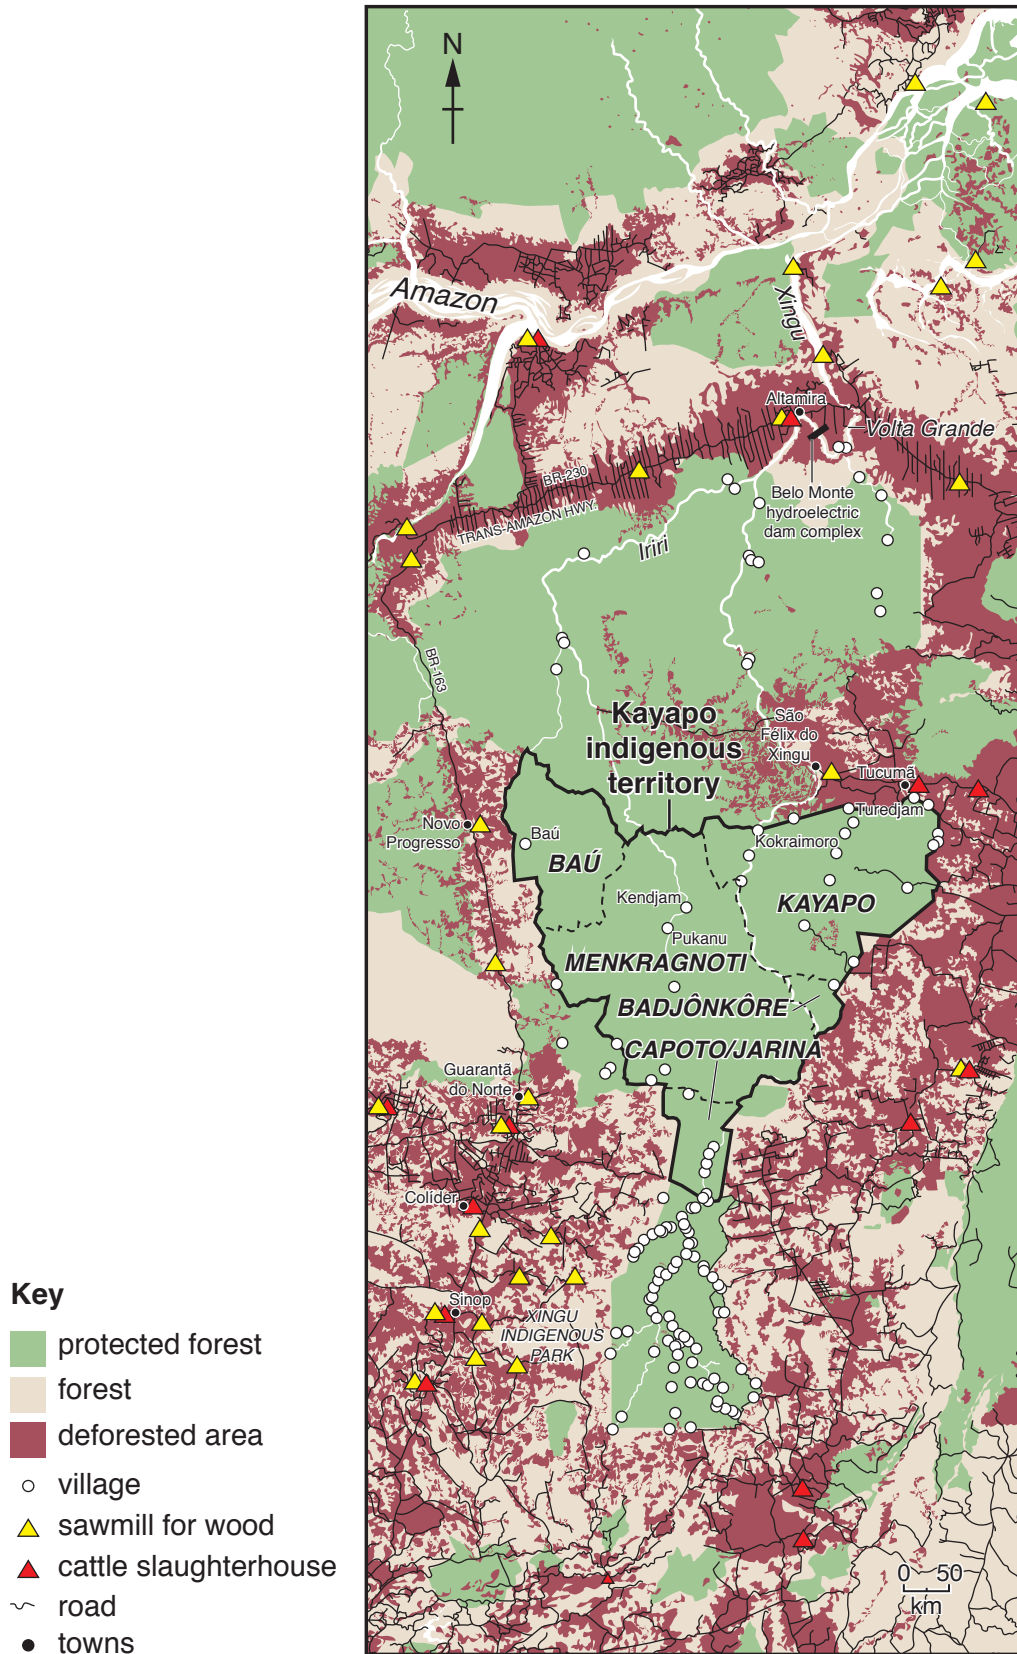

Cambridge International Examinations
Cambridge International General Certificate of Secondary Education (9–1)

GEOGRAPHY

0976/12

Paper 1

May/June 2018

INSERT

1 hour 45 minutes

READ THESE INSTRUCTIONS FIRST

Fig. 1.1 for Question 1

Global population density

Key

-  densely populated
-  moderately populated
-  sparsely populated

Fig. 1.2 for Question 1

Fig. 1.3 for Question 1

Fig. 4.2 for Question 4

Fig. 6.1 for Question 6