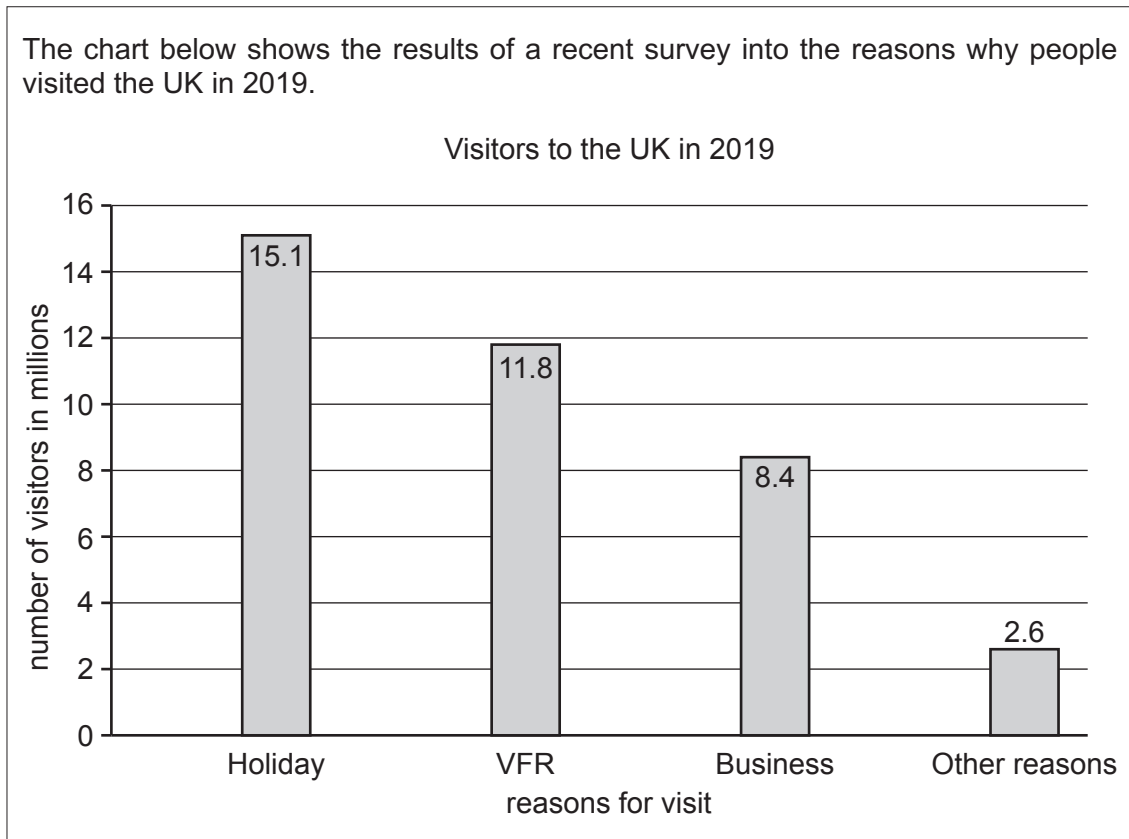

Highlights of the tour

- a full day shopping and sightseeing in Tokyo
- a guided tour to Mount Fuji, Japan's tallest mountain and an active volcano
- explore the peaceful city of Hiroshima
- visit UNESCO world heritage sites in Kyoto
- experience Japanese cuisine

Call free on 0800 521 936 to book or for further information

Fig. 2.1

Fig. 3.1 for Question 3

Fig. 3.1

Fig. 4.1 for Question 4

Frische Luft Campsite

Come and find peace and quiet on this small but luxurious campsite. With beautiful views of the Black Forest this campsite is ideal for both nature lovers and sports enthusiasts. With a choice of classic or comfort mobile homes or safari tents.